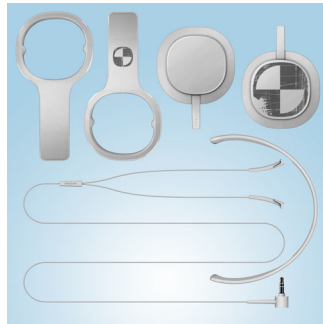

Modular design

Robust, modular design can withstand the toughest impact