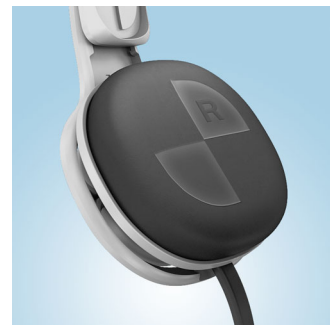

Soft, breathable cushions

Ultra-soft fabric ear cushions hug the contours of your ears comfortably and securely, creating a perfect seal that is so comfortable you might forget you have headphones on.

Tough tangle-free cable

Live your life the way you want without worrying about your cable. This tough tangle-free fabric cable will hold up to anything your active lifestyle can throw at them.