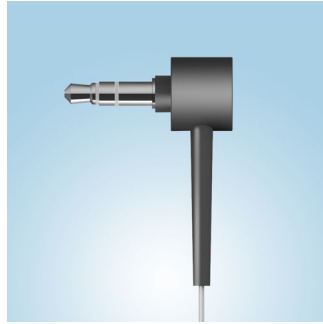

Prepare for impact

- L-shape connector enhances cable durability and lifespan
- Robust, modular design can withstand the toughest impact
- Earcans simply pop off if excessive force is applied
- Ultra-tough, tangle-free flat cable

Philips O'Neill
Headband headphones

- O'Neill
- On-ear

SHO3300BRDO

PHILIPS

O'NEILL

Highlights

32mm neodymium drivers

Rock out to high quality tunes on the go with dynamic 32mm drivers that deliver crystal clear sound coupled with thumping bass.

Comfy and adjustable headband

Comfortable headband easily adjusts to every head size

L-shape connector

Enjoy music for longer with a reinforced L-shaped cable connector that makes these headphones more durable and longer lasting.