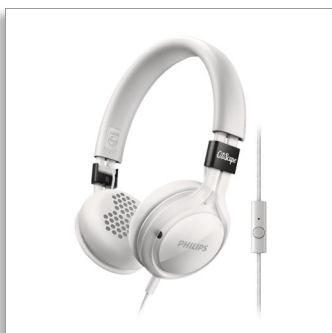

Philips
Headphones with mic

40-mm drivers/closed-back

On-ear
Soft ear cushions
Compact folding

SHL5705WT

High precision sound

With excellent isolation and foldable design

The flexi-cool CitiScape Frames is worn just like your favourite pair of sunglasses. Wherever you go, enjoy precision sound from its closed acoustic system and premium drivers. When you've finished, fold and slip it into its chic protective pouch.

Total sound immersion on the move

- 40-mm premium neodymium drivers for balanced, precise sound
- Closed acoustic design for greater bass and noise isolation
- Pre-tilted ear shells fit any ear for excellent sound sealing

Supreme comfort

- Lightweight frame construction for long listening comfort
- On-ear soft cushions for added comfort

Designed to stun

- Innovative flexi-cool design inspired by stylish sunglasses
- Compact foldable design for easy portability and storage

Precisely tilted ear shells

Pre-tilted ear shells perfectly fit your ear's natural angle, providing an excellent sound seal so you can truly immerse yourself in your music.

Specifications

Sound

- Acoustic system: Closed
- Magnet type: Neodymium
- Voice coil: CCAW
- Diaphragm: Mylar dome
- Frequency response: 18 - 22,500 Hz
- Impedance: 32 Ohm
- Maximum power input: 50 mW
- Sensitivity: 106 dB
- Speaker diameter: 40 mm
- Type: Dynamic