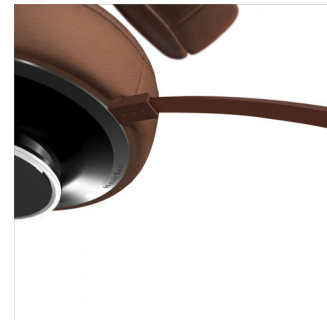

MusicSeal

Whether you're listening to the gnashing guitar riffs of a funk metal band or the lilting soprano of an opera diva, MusicSeal ensures that your CitiScape headphones let you keep your favourite music all to yourself. With double layered walls within the ear shell and secure edges between the headphone cushions and housing, this innovative feature seals in every beat. At the same time, ambient noise is prevented from seeping through and disrupting your music enjoyment.

Soft fabric headband

Soft fabric headband for comfortable listening on the move

Flat anti-tangle cable

Say goodbye to wrestling with knotted and messy cables in and out of your bag. Your CitiScape headphones' flat 1.2 m anti-tangle cable stays kink- and knot-free—always. Now you can focus on what matters most, like enjoying your music with ease wherever you go.