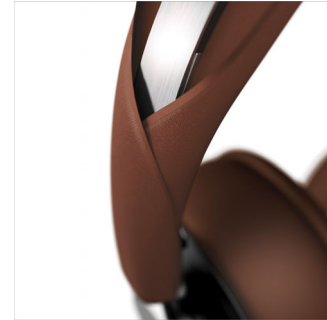

MusicSeal

Whether you're listening to the gnashing guitar riffs of a funk metal band or the lilting soprano of an opera diva, MusicSeal ensures that your CitiScape headphones let you keep your favourite music all to yourself. With double layered walls within the ear shell and secure edges between the headphone cushions and housing, this innovative feature seals in every beat. At the same time, ambient noise is prevented from seeping through and disrupting your music enjoyment.

Soft fabric headband

Soft fabric headband for comfortable listening on the move

Flat anti-tangle cable

Say goodbye to wrestling with knotted and messy cables in and out of your bag. Your CitiScape headphones' flat 1.2 m anti-tangle cable stays kink- and knot-free—always. Now you can focus on what matters most, like enjoying your music with ease wherever you go.