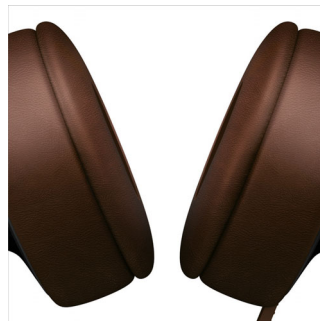

On-ear isolating cushions

Be part of the city buzz but not its noise with on-ear sound isolating cushions. The incredibly soft ear cushions enclose the speakers around

your ears for long-lasting wearing comfort. You will be able to clearly discern and enjoy all the sound details in your favourite music.