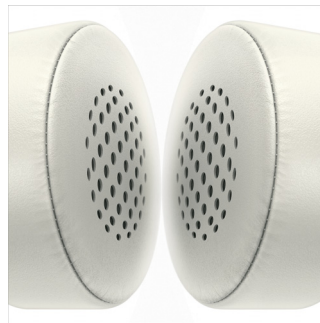

Philips
CitiScape Headband
Headphones

- Shibuya
- On-ear
- Purple

SHL5205PP

Powered by deep, dynamic bass with sound isolating cushions

Japanese pop culture and chic simplicity lend iconic flair to the CitiScape Shibuya Headphone. Lightweight breathable headband with auto-fitting noise isolating cushions for perfect fit and comfort while you immerse in powerful bass sounds.

Total immersion

- Powerful 40mm drivers deliver deep and dynamic bass
- Noise isolating ear caps to block out the city's noise
- On-ear isolating cushions block out the city's noise

Supreme comfort

- Soft foam cushions for music enjoyment in true comfort
- Soft breathable headband for long-listening comfort
- Flat 1.2m anti-tangle cable keeps you kink- and knot-free

Flat anti-tangle cable

Say goodbye to wrestling with knotted and messy cables in and out of your bag. Your CitiScape headphones' flat 1.2m anti-tangle cable stays kink- and knot-free – always. Now you can focus on what matters most, like enjoying your music with ease wherever you go.

Soft breathable headband

The soft and lightweight headband is perforated in order to release heat build-up when you're wearing your CitiScape headphones.

Soft foam cushions

Ultra-soft and supple cushions hug the contours of your ears comfortably and securely to form a perfect seal. Not only is it designed to ensure the best possible fit – whatever your head shape, it also lets you immerse in music enjoyment for extended periods of time. In fact, it is so comfortable, you may even forget that you have them on.