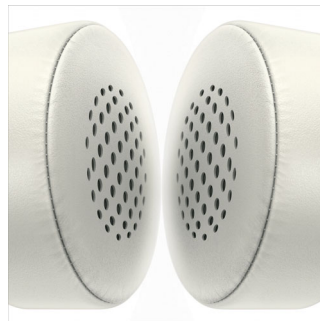

Philips
Headphones with mic

40mm drivers/closed-back

On-ear
Soft inner headband
Single-sided flat cable

SHL5205PK

Powered by deep, dynamic bass

with sound isolating cushions

Japanese pop culture and chic simplicity lend iconic flair to the CitiScape Shibuya Headphone. Lightweight breathable headband with auto-fitting noise isolating cushions for perfect fit and comfort while you immerse in powerful bass sounds.

Music and calls

- Switch from music to phone calls with built-in microphone

PHILIPS

Headphones with mic
40mm drivers/closed-back On-ear, Soft inner headband, Single-sided flat cable

SHL5205PK/98

Highlights

Flat anti-tangle cable

Say goodbye to wrestling with knotted and messy cables in and out of your bag. Your CitiScape headphones' flat 1.2m anti-tangle cable stays kink- and knot-free – always. Now you can focus on what matters most, like enjoying your music with ease wherever you go.

Soft breathable headband

The soft and lightweight headband is perforated in order to release heat build-up when you're wearing your CitiScape headphones.

Soft foam cushions

Ultra-soft and supple cushions hug the contours of your ears comfortably and securely to form a perfect seal. Not only is it designed to ensure the best possible fit – whatever your head shape, it also lets you immerse in music enjoyment for extended periods of time. In fact, it is so comfortable, you may even forget that you have them on.