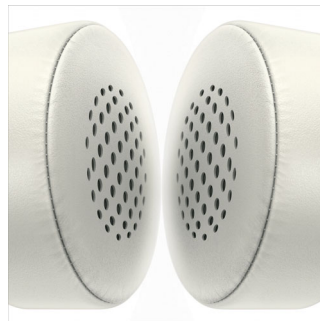

Philips
CitiScape Headband
Headphones

- Shibuya
- On-ear
- Black

SHL5205BK

Powered by deep, dynamic bass

with sound isolating cushions

Japanese pop culture and chic simplicity lend iconic flair to the CitiScape Shibuya Headphone. Lightweight breathable headband with auto-fitting noise isolating cushions for perfect fit and comfort while you immerse in powerful bass sounds.

Total immersion

- Powerful 40mm drivers deliver deep and dynamic bass
- On-ear isolating cushions block out the city's noise

Supreme comfort

- Soft foam cushions for music enjoyment in true comfort
- Soft breathable headband for long-listening comfort
- Flat 1.2m anti-tangle cable keeps you kink- and knot-free

Flat anti-tangle cable

Say goodbye to wrestling with knotted and messy cables in and out of your bag. Your CitiScape headphones' flat 1.2m anti-tangle cable stays kink- and knot-free – always. Now you can focus on what matters most, like enjoying your music with ease wherever you go.

Soft breathable headband

The soft and lightweight headband is perforated in order to release heat build-up when you're wearing your CitiScape headphones.

Soft foam cushions

Ultra-soft and supple cushions hug the contours of your ears comfortably and securely to form a perfect seal. Not only is it designed to ensure the best possible fit – whatever your head shape, it also lets you immerse in music enjoyment for extended periods of time. In fact, it is so comfortable, you may even forget that you have them on.