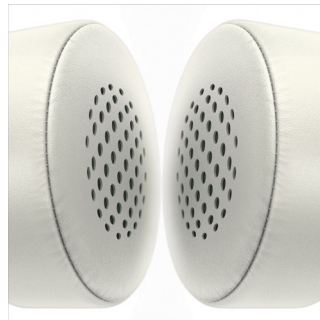

Philips
CitiScape Headband
Headphones

Shibuya
On-ear
Black

SHL5200BK

Powered by deep, dynamic bass

with sound isolating cushions

Japanese pop culture and chic simplicity lend iconic flair to the CitiScape Shibuya Headphone. Lightweight breathable headband with auto-fitting noise isolating cushions for perfect fit and comfort while you immerse in powerful bass sounds.

Total immersion

- Powerful 40mm drivers deliver deep and dynamic bass
- On-ear isolating cushions block out the city's noise

Supreme comfort

- Soft foam cushions for music enjoyment in true comfort
- Soft breathable headband for long-listening comfort
- Flat 1.2m anti-tangle cable keeps you kink- and knot-free

Flat anti-tangle cable

Say goodbye to wrestling with knotted and messy cables in and out of your bag. Your CitiScape headphones' flat 1.2m anti-tangle cable stays kink- and knot-free – always. Now you can focus on what matters most, like enjoying your music with ease wherever you go.

Soft breathable headband

The soft and lightweight headband is perforated in order to release heat build-up when you're wearing your CitiScape headphones.

Soft foam cushions

Ultra-soft and supple cushions hug the contours of your ears comfortably and securely to form a perfect seal. Not only is it designed to ensure the best possible fit – whatever your head shape, it also lets you immerse in music enjoyment for extended periods of time. In fact, it is so comfortable, you may even forget that you have them on.