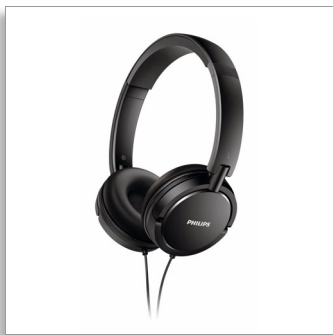

Philips
Headphones

32mm drivers/closed-back

On-ear
Soft ear cushions
Flat folding

SHL5000

For the love of music

Everywhere you go!

These headphones are designed to enjoy your music everywhere you go. The soft cushions allow you to keep on listening to your favourite tracks. The great sound quality gives you a new listening experience.

You'll forget you're wearing them!

- Steelspring headband for a flexible fit on your head
- Lightweight headband enhances comfort and adds durability
- Soft ear cushions so you can keep on listening

For the love of music

- 32mm speaker drivers give you great sound with deep base
- Noise isolation for pure music

Anywhere you go

- A 1.2m long cable that is ideal for outdoor use
- Headphone folds flat for easy storing and carrying

PHILIPS

Headphones

32mm drivers/closed-back On-ear, Soft ear cushions, Flat folding

Specifications

Sound

- Acoustic system: Closed
- Magnet type: Neodymium
- Voice coil: CCAW
- Diaphragm: Mylar dome
- Frequency response: 9 - 24 000 Hz
- Impedance: 24 Ohm
- Maximum power input: 40 mW
- Sensitivity: 104 dB
- Speaker diameter: 32 mm
- Type: Dynamic