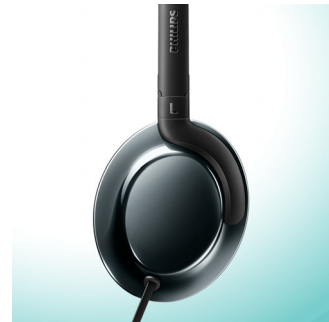

Philips Flite
Headphones with mic

32mm drivers/closed-back

Over-ear
Soft ear cushions
Compact folding

SHL4805DC

Ultra light. Big sound.

Gravity defying headphones

Introducing Philips Flite Everlite headphones, where simplicity meets refined metallic finishing. Created to bring you clear sound and all day ease-of-use, they can also fold compact or flat when needed.

True comfort

- Ultralight and super slim design
- Soft ear cushions allow for long-wearing comfort

Streamlined design

- Flat and compact folding for easy portability
- Remote control for handsfree calls and music
- Enjoy music tangle-free with a flat cable design
- Refined metallic finishing

Highlights

Clear sound

High-power 32mm tilted drivers reproduce clear, crisp sound and deep, rich bass.

Handsfree calls

The easy-to-use remote control allows you to play/pause tracks and answer calls with a simple push of a button.

Minimal and sleek

The slimline design of the headband and metallic oval earshells create an iconic silky smooth form.

Ergonomic cushions

Soft ear cushions and tilted drivers are ideal for long-wearing comfort.