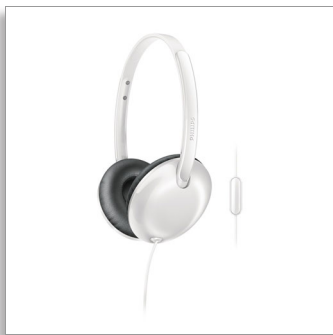

Philips  
Headphones with mic

32mm drivers/closed-back

On-ear  
Soft ear cushions  
Flat folding

SHL4405WT

#### Streamlined design

- Remote control for handsfree calls and music
- Refined metallic finishing
- Flat folding for easy portability
- Enjoy music tangle-free with a single sided cable

#### True comfort

- Soft ear cushions allow for long-wearing comfort
- Ultralight and super slim design

### Clear sound

High-power 32mm tilted drivers reproduce clear, crisp sound and deep, rich bass.