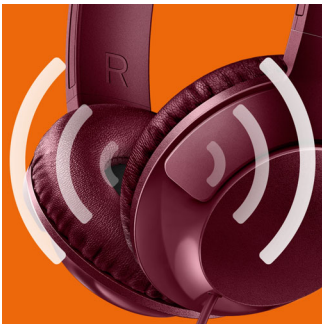

Adjustable fit

Designed for optimal fit, BASS+ headphones feature swiveling earshells and an adjustable headband to ensure a great fit for all wearers.

Sound isolation

With a closed acoustic design, BASS+ headphones block out ambient noise to create improved sound isolation for a better listening experience.

Big, bold bass

This is big, powerful bass that lets you really feel the beat. Don't let the sleek design fool you –

Handsfree calls

An easy-to-use remote control allows you to play or pause tracks and answer calls with a simple push of a button.