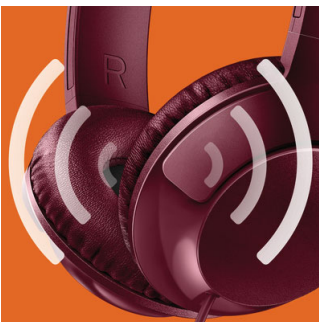

Big, bold bass

This is big, powerful bass that lets you really feel the beat. Don't let the sleek design fool