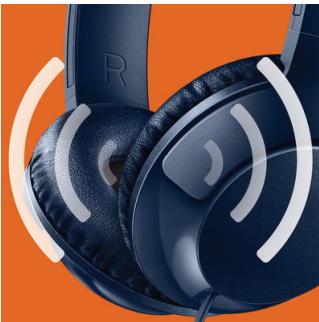

Big, bold bass

This is big, powerful bass that lets you really feel the beat. Don't let the sleek design fool

you – specially tuned drivers and bass vents produce ultra-low end frequencies to create a unique BASS+ sound signature.