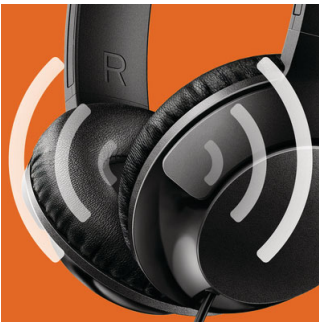

Big, bold bass

This is big, powerful bass that lets you really feel the beat. Don't let the sleek design fool

you – specially tuned drivers and bass vents produce ultra-low end frequencies to create a unique BASS+ sound signature.