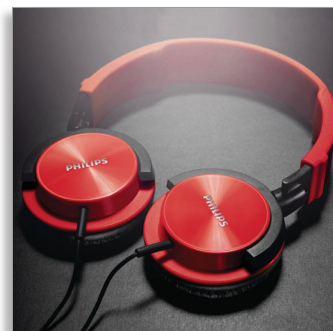

Philips
Headband headphones

DJ monitor style
Red

SHL3000RD

Powerful sound

with DJ monitoring style

It provides you powerful sound and bass. Thanks to the 1000mW power handling capacity and 32mm neodymium drivers. Designed together with the rotational soft cushioned earshells, you will get a perfect listening experience on the go.

Perfect listening experience

- Closed type acoustic provide good sound isolation
- 32mm speaker driver delivers powerful and dynamic sound

Convenience

- A 1.2m long cable that is ideal for outdoor use
- Flat foldable for you easy to carry on the go

Comfortable for long use

- Adjustable earshells and headband fits the shape of any head
- Soft ear cushions for comfortable, long listening sessions

PHILIPS

Headband headphones
DJ monitor style Red

Specifications

32mm speaker driver delivers powerful and dynamic sound

Adjustable earshells headband

Adjustable earshells and headband fits the shape of any head

Soft ear cushions for comfort

Soft ear cushions for comfortable, long listening sessions