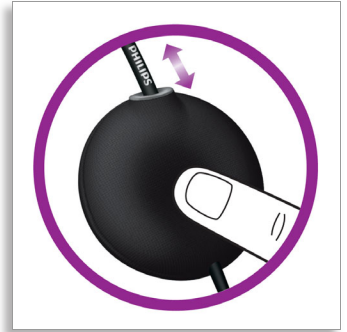

Philips
Lightweight Headphones

SHL2800

Sleek + slim

Super compact folding for easy carrying. The cushioned earshells makes you feel so comfortable that it feels like you're wearing nothing.

Made to fit you and your lifestyle

- Reinforced cable connection ensures extra durability
- Ultra lightweight headband improves comfort and fit

For superb music pleasure

- 30mm speaker driver delivers big sound performance
- Bass beat vents allow air movement for better sound

Highlights

Reinforced cable connection

A soft plastic part on the earshell reduces cable strain, protects the connection and prevents damage from repeated bending.

Ultra lightweight headband

The slim, lightweight stainless steel headband is so light you'll hardly notice you're wearing it.

30 mm speaker driver

Compact for wearing comfort yet big enough to deliver crisp, powerful sound, the 30 mm speaker driver is a perfect size for non-distorted listening enjoyment.

Bass Beat vents

Bass beat vents allow air movement for better sound with a deep rich bass.