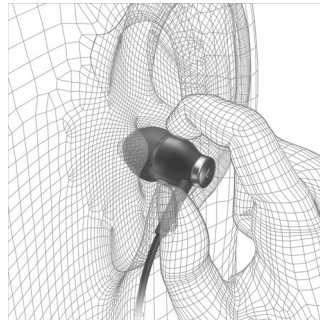

Flexi-grip design

The soft flexi-grip material that the body of the headphone is sheathed in enhances its performance and extends its durability. It protects the cable connection from damage that otherwise could occur due to repeated bending of the headphone body from frequent contact with the user's fingertips when being put on and removed.

Specifications

Sound

- Acoustic system: Semi-closed
- Diaphragm: Mylar dome
- Frequency response: 8 - -24,000 Hz
- Impedance: 16 Ohm
- Magnet type: Neodymium
- Type: Dynamic
- Voice coil: CCAW
- Sensitivity: 102 dB
- Speaker diameter: 10 mm
- Maximum power input: 30 mW

Connectivity

- Connector: 3.5 mm stereo
- Type of cable: OFC
- Cable Connection: two-parallel, symmetric
- Cable length: 1.2 m
- Finishing of connector: Gold-plated

Issue date 2015-07-10

Version: 6.0.14

12 NC: 8670 000 73471
EAN: 69 23410 70812 7

© 2015 Koninklijke Philips N.V.
All Rights reserved.

Specifications are subject to change without notice.
Trademarks are the property of Koninklijke Philips N.V.
or their respective owners.

www.philips.com