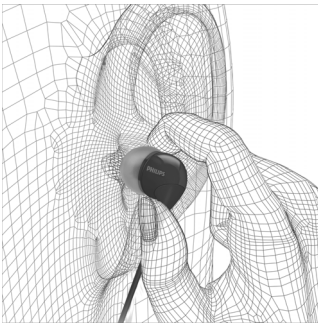

SHE7005/00

Highlights

Small efficient speakers

Small efficient speakers for Philips earphones ensure an exact fit and deliver precise sound with powerful bass, ideal for your listening enjoyment.

Perfect in-ear seal

The Super-small speaker drivers of these Philips earphones fit comfortably inside the ear and thanks to the exceptionally snug fit the outside noise is sealed out for high-intensity listening experience.

Ultra-small in-ear

Ultra small, lightweight in-ear design for best fit in smaller ears, for long hours listening.

For optimal fit in all ears

With a choice of 3 interchangeable ear caps from size small to large, surely there is a pair that makes these Philips earphones fit your ear perfectly.

1.2m cable

The ideal cable length to give you the freedom to put your audio device where you want.

Anti-tangle slider

When storing your headphones there is a risk that the cables tangle if not stored carefully. This makes it a hassle to store the headphones and get them ready for listening. Simply slide the anti-tangle slider towards the earpieces to keep the two earpiece cables neatly together, and to minimize the risk of the cables tangling.