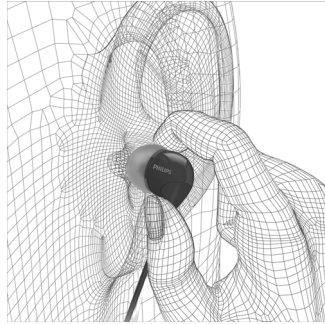

Small efficient speakers

Small efficient speakers for Philips earphones ensure an exact fit and deliver precise sound with powerful bass, ideal for your listening enjoyment.

Perfect in-ear seal

The Super-small speaker drivers of these Philips earphones fit comfortably inside the ear and thanks to the exceptionally snug fit the outside noise is sealed out for high-intensity listening experience.

Ultra-small in-ear

Ultra small, lightweight in-ear design for best fit in smaller ears, for long hours listening.

For optimal fit in all ears

With a choice of 3 interchangeable ear caps from size small to large, surely there is a pair that makes these Philips earphones fit your ear perfectly.