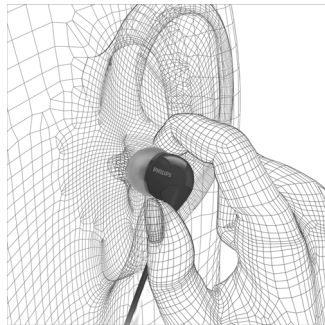

Small efficient speakers

Small efficient speakers for Philips earphones ensure an exact fit and deliver precise sound with powerful bass, ideal for your listening enjoyment.

Perfect in-ear seal

The Super-small speaker drivers of these Philips earphones fit comfortably inside the ear and thanks to the exceptionally snug fit the outside noise is sealed out for high-intensity listening experience.

Ultra-small in-ear

Ultra small, lightweight in-ear design for best fit in smaller ears, for long hours listening.

For optimal fit in all ears

With a choice of 3 interchangeable ear caps from size small to large, surely there is a pair that makes these Philips earphones fit your ear perfectly.

Connectivity

- Cable Connection: Two-parallel, symmetric
- Cable length: 1.2 m
- Type of cable: Copper
- Finishing of connector: Chrome plated
- Microphone: Built-in microphone

Packaging dimensions

- Number of products included: 1
- Packaging dimensions (W x H x D): 2.0 x 6.8 x 1.1 inch
- Packaging dimensions (W x H x D): 5 x 17.3 x 2.7 cm
- Gross weight: 0.065 lb
- Gross weight: 0.0293 kg
- Nett weight: 0.029 lb
- Nett weight: 0.013 kg
- Packaging type: Blister
- Tare weight: 0.036 lb
- Tare weight: 0.0163 kg
- Type of shelf placement: Both
- UPC: 6 09585 22919 8