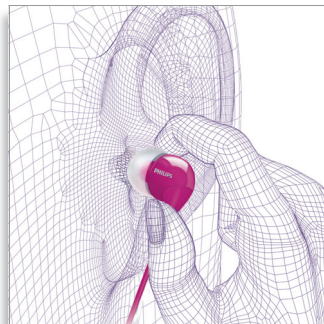

## Perfect in-ear seal

The Super-small speaker drivers of these Philips earphones fit comfortably inside the ear and thanks to the exceptionally snug fit the outside noise is sealed out for high-intensity listening experience.

## Rubberized cable relief

To extend product life, soft rubber between headphones and cable protects cable connection from damage through repeated bending.

## Small efficient speakers

Small efficient speakers for Philips earphones ensure an exact fit and deliver precise sound with powerful bass, ideal for your listening enjoyment.

## Ultra-small in-ear

Ultra small, lightweight in-ear design for best fit in smaller ears, for long hours listening.