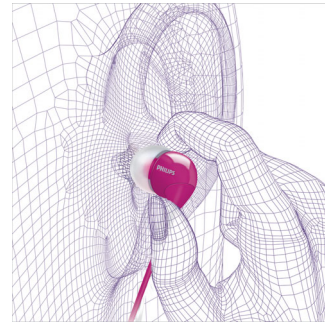

Highlights

For most directional sound

Angled Acoustic Pipe is designed according to the curvature of the human ear canal so that soundwaves from the speaker are directed precisely to your ear drum with the highest definition

Perfect in-ear seal

The Super-small speaker drivers of these Philips earphones fit comfortably inside the ear and thanks to the exceptionally snug fit the outside noise is sealed out for high-intensity listening experience.

Integrated microphone

With the integrated microphone and call button you can use this Philips headset for music as well as calls from your mobile phone. Enjoy handsfree calling, while easily accepting and ending calls from your headset.

For optimal fit in all ears

With a choice of 3 interchangeable ear caps from size small to large, surely there is a pair that makes these Philips earphones fit your ear perfectly.

Ultra-small in-ear

Ultra small, lightweight in-ear design for best fit in smaller ears, for long hours listening.