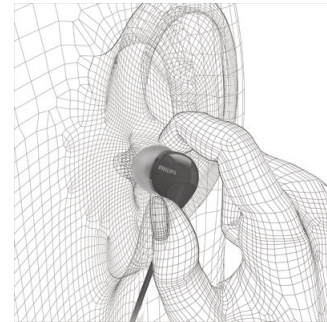

Highlights

For most directional sound

Angled Acoustic Pipe is designed according to the curvature of the human ear canal so that soundwaves from the speaker are directed precisely to your ear drum with the highest definition

Perfect in-ear seal

The Super-small speaker drivers of these Philips earphones fit comfortably inside the ear and thanks to the exceptionally snug fit the outside noise is sealed out for high-intensity listening experience.

Integrated microphone

With the integrated microphone and call button you can use this Philips headset for music as well as calls from your mobile phone. Enjoy handsfree calling, while easily accepting and ending calls from your headset.

For optimal fit in all ears

With a choice of 3 interchangeable ear caps from size small to large, surely there is a pair that makes these Philips earphones fit your ear perfectly.

Ultra-small in-ear

Ultra small, lightweight in-ear design for best fit in smaller ears, for long hours listening.