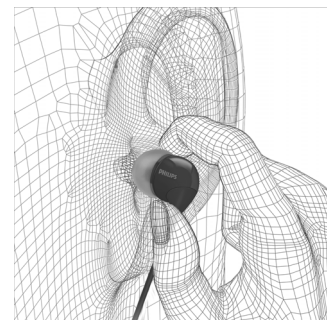

Ultra-small in-ear

Ultra small, lightweight in-ear design for best fit in smaller ears, for long hours listening.

Issue date 2014-02-13

Version: 3.3.4

12 NC: 8670 000 73042
EAN: 69 23410 70739 7

© 2014 Koninklijke Philips N.V.
All Rights reserved.

Specifications are subject to change without notice.
Trademarks are the property of Koninklijke Philips N.V.
or their respective owners.

www.philips.com