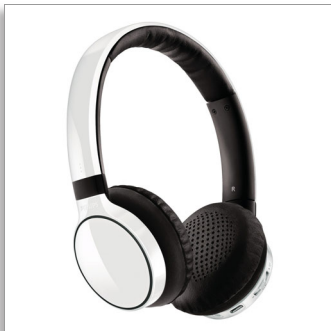

Philips  
Bluetooth stereo headset

**On-ear**  
White

SHB9100WT

## Pure sound, wired or wireless

With deluxe FloatingCushions

Superior drivers and the digital enhancement deliver booming bass and clarity of sound. With deluxe FloatingCushions that allow for full multi-directional adjustment of earshells, definitely ideal for pleasurable listening wired or wirelessly