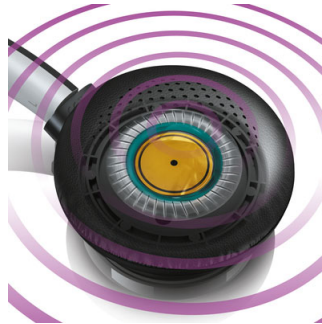

Digital enhancement

Booming & superior bass from high performance drivers and digital enhancement.