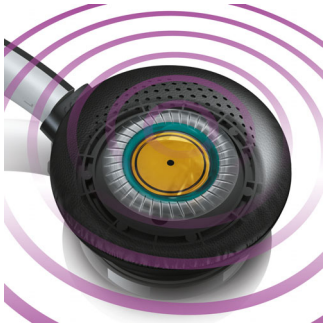

Philips
Bluetooth stereo headset

- On-ear
- Red

SHB9100RD

Pure sound, wired or wireless

With deluxe FloatingCushions

Superior 40-mm Neodymium drivers and digital enhancement ensure the SHB9100 headset's unparalleled sound clarity and rich bass. Deluxe, multi-directional FloatingCushions ear shells further enhance both wired and wireless listening pleasure.

Works with all Bluetooth-enabled devices

- Supports Bluetooth 3.0+EDR HSP/HFP/A2DP/AVRCP mobile devices
- Pair two Bluetooth devices simultaneously

PHILIPS

Bluetooth stereo headset
On-ear Red

Highlights

Digital enhancement

Booming & superior bass from high-performance drivers and digital enhancement.

40 mm neodymium drivers

Neodymium is a compact but very strong magnetic material. Neodymium produces a strong magnetic field for greater sensitivity in a voice coil, better bass response and a pure balanced sound quality. The 40-mm finely tuned neodymium drivers allow you to enjoy clear, detailed yet natural sound for a lifelike music experience.

FloatingCushions design

An innovative deluxe FloatingCushions design with no C-hinges means it's incredibly quick and easy to carry out a full multi-directional auto-adjustment of the headset to match the contours of your head exactly. The end result is user-friendly ingenuity that ensures optimum stability by evenly distributing itself across your head and ears.