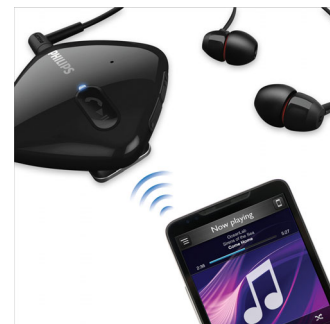

FloatingCushions design

An innovative deluxe FloatingCushions design with no C-hinges means it's incredibly quick and easy to carry out a full multi-directional auto-adjustment of the headset to match the contours of your head exactly. The end result is user-friendly ingenuity that ensures optimum stability by evenly distributing itself across your head and ears.

Choice of Bluetooth or corded

Letting you take your pick from not only Bluetooth wireless but also 3.5-mm plug-in

SHB9100RD/00

musical playback, our new Bluetooth headset really does offer you the best of both worlds! Simply pair up your headset with any Bluetooth-enabled device to enjoy wireless listening pleasure at its crystal-clear best. Alternatively, just plug in the cable to the 3.5-mm jack to enjoy the same deeply enriching immersive listening experience. The choice is yours!

Handy 0.6m USB charging cable

Handy 0.6m USB cable for easy recharging via your PC

Wireless music and call control

When it comes to endless music listening pleasure and hassle-free switching between music and calls, simply nothing beats Bluetooth! To enjoy your favourite hits, simply pair up your Philips headset with your Bluetooth-enabled smart phone or tablet. A tap on each earshell's intuitive control is all that's then needed to lower volume or pause a song while you handle incoming and outgoing calls.