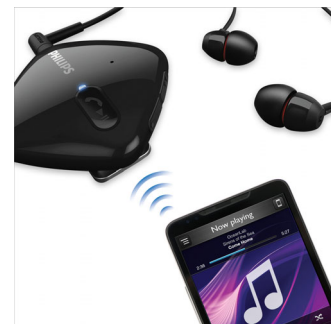

FloatingCushions design

An innovative deluxe FloatingCushions design with no C-hinges means it's incredibly quick and easy to make full multi-directional, auto-adjustment of the headset to exactly match the contours of your head. The end result is user-friendly ingenuity that ensures optimum stability by evenly distributing itself across your head and ears.

Choice of Bluetooth or corded

Letting you take your pick of not only Bluetooth wireless but also 3.5mm plug-in

musical playback, our new Bluetooth headset really does offer you the best of both worlds! Simply pair up your headset with any Bluetooth-enabled device to enjoy wireless listening pleasure at its crystal-clear best. Alternatively, just plug in the cable to the 3.5mm jack to enjoy the same deeply enriching immersive listening experience. Choice is yours!

Handy 0.6m USB charging cable

Handy 0.6m USB cable for easy recharging via your PC

Wireless music & call control

When it comes to endless music listening pleasure and hassle-free switching between music and calls, simply nothing beats Bluetooth! To enjoy your favorite hits, simply pair up your Philips headset with your Bluetooth-enabled smart phone or tablet. A tap on each earshell's intuitive control is all that's then needed to lower volume or pause a song while you handle incoming and outgoing calls.