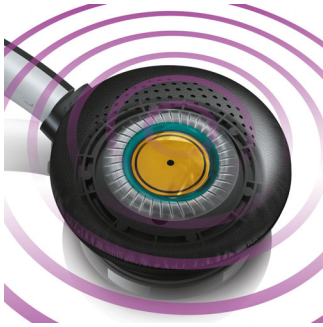

Highlights

Digital enhancement

Booming & superior bass from high performance drivers and digital enhancement.