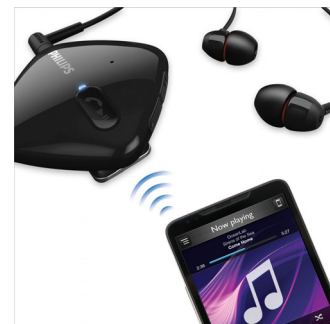

FloatingCushions design

An innovative deluxe FloatingCushions design with no C-hinges means it's incredibly quick and easy to make full multi-directional, auto-adjustment of the headset to exactly match the contours of your head. The end result is user-friendly ingenuity that ensures optimum stability by evenly distributing itself across your head and ears.

Choice of Bluetooth or corded

Letting you take your pick of not only Bluetooth wireless but also 3.5mm plug-in

musical playback, our new Bluetooth headset really does offer you the best of both worlds! Simply pair up your headset with any Bluetooth-enabled device to enjoy wireless listening pleasure at its crystal-clear best. Alternatively, just plug in the cable to the 3.5mm jack to enjoy the same deeply enriching immersive listening experience. Choice is yours!

Handy 0.6m USB charging cable

Handy 0.6m USB cable for easy recharging via your PC

Wireless music & call control

When it comes to endless music listening pleasure and hassle-free switching between music and calls, simply nothing beats Bluetooth! To enjoy your favorite hits, simply pair up your Philips headset with your Bluetooth-enabled smart phone or tablet. A tap on each earshell's intuitive control is all that's then needed to lower volume or pause a song while you handle incoming and outgoing calls.