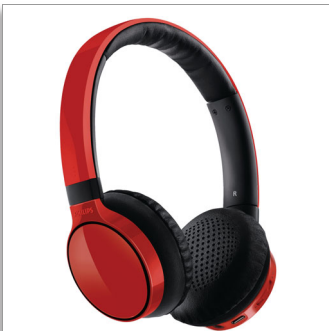

Philips
Bluetooth stereo headset

On-ear
Red

SHB9100RD

Pure sound, wired or wireless

With deluxe FloatingCushions

Superior 40mm Neodymium drivers and digital enhancement ensure the SHB9100 headset's unparalleled sound clarity and rich bass. Deluxe, multi-directional FloatingCushions earshells further enhance both wired and wireless listening pleasure.

Premium sound quality

- Digital enhancement reveals hidden notes and nuances
- 40mm neodymium drivers deliver a lifelike music soundscape
- Advanced echo and noise reduction for crystal clear calls
- MP3 Codec cuts battery consumption without degrading sound

Longer wearing comfort

- Ultra-comfy, snug-fitting soft memory foam cushions
- FloatingCushions design allows auto-adjustment of earshells

Fits your life as easily as it fits your ears

- Bluetooth or corded – enjoy music any way you like!
- Handy 0.6m USB cable for easy recharging via your PC
- Bluetooth-enabled wireless music & call control convenience

40mm neodymium drivers

Neodymium is a compact but very strong magnetic material. Neodymium produces a strong magnetic field for greater sensitivity in a voice coil, better bass response and a pure balanced sound quality. The 40mm finely tuned neodymium drivers allow you to enjoy clear, detailed yet natural sound for lifelike music experience.