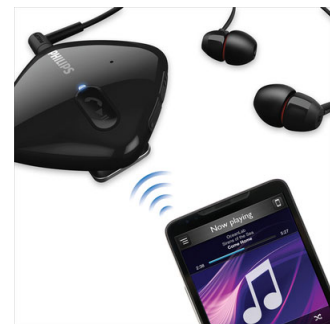

Wireless music & call control

When it comes to endless music listening pleasure and hassle-free switching between music and calls, simply nothing beats Bluetooth! To enjoy your favorite hits, simply pair up your Philips headset with your Bluetooth-enabled smart phone or tablet. A tap on each earshell's intuitive control is all that's then needed to lower volume or pause a song while you handle incoming and outgoing calls.

Bluetooth 3.0

Supports Bluetooth 3.0 HSP/HFP/A2DP/AVRCP mobile devices

Pair two Bluetooth devices

Pair two Bluetooth devices simultaneously