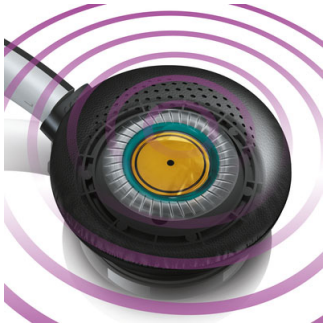

Highlights

Digital enhancement

Booming & superior bass from high performance drivers and digital enhancement.