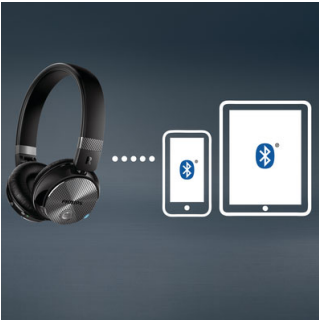

Make life more convenient

- Convenient hands-free calling with mic and Bluetooth® 4.0
- Control calls, music and volume with earshell switches
- Simple NFC one-tap pairing
- Rechargeable battery offers up to 16 hours of wireless music
- Multi-point plays music and calls on two devices at once
- Activate Siri and Google Now with a press on earcan button
- Extra audio cable means music can continue without power
- Compact folding for easy carrying and storage

Handsfree calls

Convenient hands-free calling with mic and Bluetooth® 4.0

Multi-point

Multi-point allows you to connect your Philips Bluetooth headphones with two Bluetooth-enabled devices simultaneously. Simply pair up the two devices to enjoy movies and music while effortlessly taking calls in between.