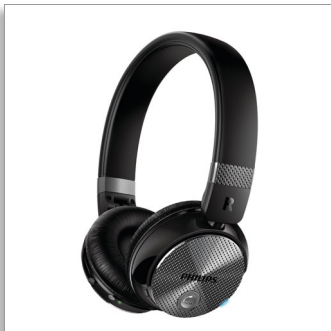

Philips
Wireless noise cancelling
headphones

32mm drivers/closed-back

On-ear
Soft ear cushions
Compact folding

SHB8850NC

More sound, less noise wirelessly

No wires, no noise and no compromise. Immerse yourself in music with advanced ActiveShield™ active noise canceling technology. Connect wirelessly with NFC one-tap pairing, enjoy music and manage calls with smart control on earpads.

Art of Noise Cancellation

- ActiveShield™ noise canceling reduces noise by up to 97%

Clear & natural sound

- 32mm neodymium speaker drivers deliver precision sound
- High quality Bluetooth 4.0
- Soft ergonomic cushions for long wearing comfort

Make life more convenient

- Convenient hands-free calling with mic and Bluetooth® 4.0
- Control calls, music and volume with earshell switches
- Simple NFC one-tap pairing
- Rechargeable battery offers up to 16 hours of wireless music
- Multi-point plays music and calls on two devices at once
- Activate Siri and Google Now with a press on earcan button
- Extra audio cable means music can continue without power
- Compact folding for easy carrying and storage