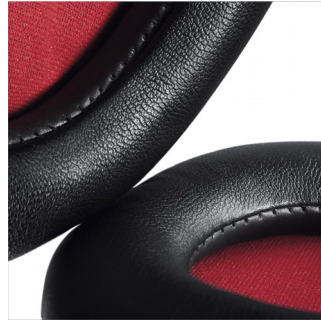

Over-ear leather cushions

Your Philips headset comes complete with soft leather over-ear cushions which hug the contours of your ears so effortlessly and securely you'll soon forget you have them on! You won't only enjoy a totally comfortable wearing experience regardless of the shape of your head but also an incredibly effective seal. What more immersive way to lose yourself in hour-after-hour of music totally free of distraction.

Choice of Bluetooth or corded

Letting you take your pick of not only Bluetooth wireless but also 3.5mm plug-in musical playback, our new Bluetooth headset really does offer you the best of both worlds! Simply pair up your headset with any Bluetooth-enabled device to enjoy wireless listening pleasure at its crystal-clear best. Alternatively, just plug in the cable to the 3.5mm jack to enjoy the same deeply enriching immersive listening experience. Choice is yours!

Handy 0.6m USB charging cable

Handy 0.6m USB cable for easy recharging via your PC

Wireless music & call control

When it comes to endless music listening pleasure and hassle-free switching between music and calls, simply nothing beats Bluetooth! To enjoy your favorite hits, simply pair up your Philips headset with your Bluetooth-enabled smart phone or tablet. A tap on each earshell's intuitive control is all that's then needed to lower volume or pause a song while you handle incoming and outgoing calls.

Bluetooth 3.0

Supports Bluetooth 3.0 HSP/HFP/A2DP/AVRCP mobile devices

Specifications

Design

- Color: White

Packaging dimensions

- Packaging dimensions (W x H x D): 19.5 x 21.5 x 8.5 cm
- Packaging dimensions (W x H x D): 7.7 x 8.5 x 3.3 inch
- Nett weight: 0.227 kg
- Nett weight: 0.500 lb
- Gross weight: 0.382 kg
- Gross weight: 0.842 lb
- Tare weight: 0.155 kg
- Tare weight: 0.342 lb
- EAN: 69 23410 71932 1
- Type of shelf placement: Both
- Number of products included: 1
- Packaging type: Carton

Outer Carton

- Outer carton (L x W x H): 27.3 x 21.3 x 23.5 cm
- Outer carton (L x W x H): 10.7 x 8.4 x 9.3 inch
- Nett weight: 0.681 kg
- Nett weight: 1.501 lb
- Gross weight: 1.408 kg
- Gross weight: 3.104 lb
- Tare weight: 0.727 kg
- Tare weight: 1.603 lb
- GTIN: 1 69 23410 71932 8
- Number of consumer packagings: 3

Product dimensions

- Product dimensions (W x H x D): 16.6 x 18.7 x 7.7 cm
- Product dimensions (W x H x D): 6.5 x 7.4 x 3.0 inch
- Weight: 0.176 kg
- Weight: 0.388 lb

Accessories

- USB cable: Included for charging
- Audio cable: 1.2 m audio cable
- Quick start guide: Included

Connectivity

- Bluetooth profiles: A2DP, AVRCP, HFP, HSP
- Maximum range: Up to 15m m
- Audio Connections: 3.5mm Line in

Convenience

- Volume control
- Call Management: Answer/End Call, Reject Call, Last number redial, Microphone mute, Call on Hold, Switch between call and music

Power

- Talk time: 9 hrs
- Standby time: 200 hrs
- Music playtime: 9 hr
- Battery Type: Li-Polymer

Sound

- Frequency range: 20 -20 000Hz
- Magnet type: Neodymium
- Speaker diameter: 40 mm
- Impedance: 32 ohm
- Maximum power input: 100 mW
- Sensitivity: 103 dB