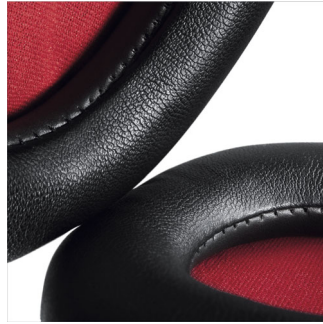

Over-ear leather cushions

Your Philips headset comes complete with soft leather over-ear cushions which hug the contours of your ears so effortlessly and securely you'll soon forget you have them on! You won't only enjoy a totally comfortable wearing experience regardless of the shape of your head but also an incredibly effective seal. What more immersive way to lose yourself in hour-after-hour of music totally free of distraction.

Choice of Bluetooth or corded

Letting you take your pick of not only Bluetooth wireless but also 3.5mm plug-in musical playback, our new Bluetooth headset really does offer you the best of both worlds! Simply pair up your headset with any Bluetooth-enabled device to enjoy wireless listening pleasure at its crystal-clear best. Alternatively, just plug in the cable to the 3.5mm jack to enjoy the same deeply enriching immersive listening experience. Choice is yours!

Handy 0.6m USB charging cable

Handy 0.6m USB cable for easy recharging via your PC

Wireless music & call control

When it comes to endless music listening pleasure and hassle-free switching between music and calls, simply nothing beats Bluetooth! To enjoy your favorite hits, simply pair up your Philips headset with your Bluetooth-enabled smart phone or tablet. A tap on each earshell's intuitive control is all that's then needed to lower volume or pause a song while you handle incoming and outgoing calls.

Bluetooth3.0+EDR

Supports Bluetooth3.0+EDR HSP/HFP/A2DP/AVRCP mobile devices

Packaging dimensions

- Packaging dimensions (W x H x D): 19.5 x 21.5 x 8.5 cm
- Packaging dimensions (W x H x D): 7.7 x 8.5 x 3.3 inch
- Nett weight: 0.227 kg
- Nett weight: 0.500 lb
- Gross weight: 0.382 kg
- Gross weight: 0.842 lb
- Tare weight: 0.155 kg
- Tare weight: 0.342 lb
- EAN: 69 23410 71932 1
- Type of shelf placement: Both
- Number of products included: 1
- Packaging type: Carton

Outer Carton

- Outer carton (L x W x H): 27.3 x 21.3 x 23.5 cm
- Outer carton (L x W x H): 10.7 x 8.4 x 9.3 inch
- Nett weight: 0.681 kg
- Nett weight: 1.501 lb
- Gross weight: 1.408 kg
- Gross weight: 3.104 lb
- Tare weight: 0.727 kg
- Tare weight: 1.603 lb
- GTIN: 1 69 23410 71932 8
- Number of consumer packaging: 3

Product dimensions

- Product dimensions (W x H x D): 16.6 x 18.7 x 7.7 cm
- Product dimensions (W x H x D): 6.5 x 7.4 x 3.0 inch
- Weight: 0.176 kg
- Weight: 0.388 lb

Accessories

- USB cable: Included for charging
- Audio cable: 1.2 m audio cable
- Quick start guide: Included

Connectivity

- Bluetooth profiles: A2DP, AVRCP, HFP, HSP
- Maximum range: Up to 15m
- Audio Connections: 3.5mm Line in

Convenience

- Volume control
- Call Management: Answer/End Call, Reject Call, Last number redial, Microphone mute, Call on Hold, Switch between call and music

Power

- Talk time: 9 hrs
- Standby time: 200 hrs
- Music playtime: 9 hr
- Battery Type: LI-Polymer

Sound

- Frequency range: 20 -20 000Hz
- Magnet type: Neodymium
- Speaker diameter: 40 mm
- Impedance: 32 ohm
- Maximum power input: 100 mW
- Sensitivity: 103 dB

Issue date 2013-05-28

Version: 5.3.5