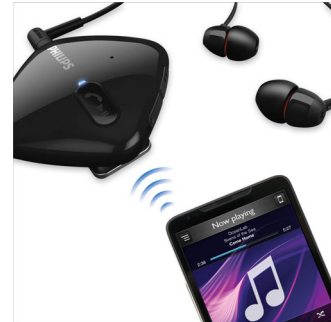

Wireless music & call control

When it comes to endless music listening pleasure and hassle-free switching between music and calls, simply nothing beats Bluetooth! To enjoy your favorite hits, simply pair up your Philips headset with your Bluetooth-enabled smart phone or tablet. A tap on each earshell's intuitive control is all that's then needed to lower volume or pause a song while you handle incoming and outgoing calls.

Bluetooth 3.0

Supports Bluetooth 3.0 HSP/HFP/A2DP/AVRCP mobile devices