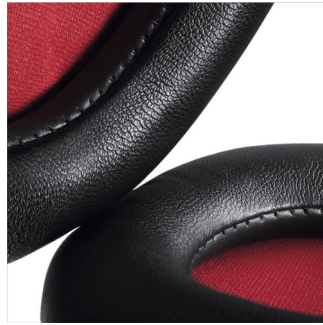

Over-ear leather cushions

Your Philips headset comes complete with soft leather over-ear cushions which hug the contours of your ears so effortlessly and securely you'll soon forget you have them on! You won't only enjoy a totally comfortable wearing experience regardless of the shape of your head but also an incredibly effective seal. What more immersive way to lose yourself in hour-after-hour of music totally free of distraction.

Choice of Bluetooth or corded

Letting you take your pick of not only Bluetooth wireless but also 3.5mm plug-in musical playback, our new Bluetooth headset really does offer you the best of both worlds! Simply pair up your headset with any Bluetooth-enabled device to enjoy wireless listening pleasure at its crystal-clear best. Alternatively, just plug in the cable to the 3.5mm jack to enjoy the same deeply enriching immersive listening experience. Choice is yours!

Handy 0.6m USB charging cable

Handy 0.6m USB cable for easy recharging via your PC