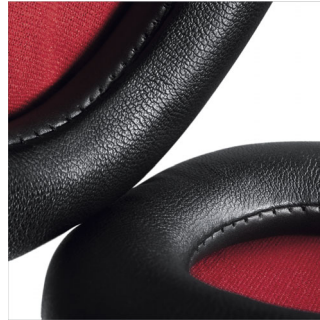

Over-ear leather cushions

Your Philips headset comes complete with soft leather over-ear cushions which hug the contours of your ears so effortlessly and securely you'll soon forget you have them on! You won't only enjoy a totally comfortable wearing experience regardless of the shape of your head but also an incredibly effective seal. What more immersive way to lose yourself in hour-after-hour of music totally free of distraction.

Choice of Bluetooth or corded

Letting you take your pick of not only Bluetooth wireless but also 3.5mm plug-in musical playback, our new Bluetooth headset really does offer you the best of both worlds! Simply pair up your headset with any Bluetooth-enabled device to enjoy wireless listening pleasure at its crystal-clear best. Alternatively, just plug in the cable to the 3.5mm jack to enjoy the same deeply enriching immersive listening experience. Choice is yours!

Handy 0.6m USB charging cable

Handy 0.6m USB cable for easy recharging via your PC

Wireless music & call control

When it comes to endless music listening pleasure and hassle-free switching between music and calls, simply nothing beats Bluetooth! To enjoy your favorite hits, simply pair up your Philips headset with your Bluetooth-enabled smart phone or tablet. A tap on each earshell's intuitive control is all that's then needed to lower volume or pause a song while you handle incoming and outgoing calls.

Bluetooth 3.0

Supports Bluetooth 3.0 HSP/HFP/A2DP/AVRCP mobile devices

Specifications

Design

- Color: Black

Packaging dimensions

- EAN: 69 23410 71762 4
- Number of products included: 1
- Packaging type: Carton
- Packaging dimensions (W x H x D): 19.5 x 21.5 x 8.5 cm
- Packaging dimensions (W x H x D): 7.7 x 8.5 x 3.3 inch
- Gross weight: 0.382 kg
- Gross weight: 0.842 lb
- Nett weight: 0.227 kg
- Nett weight: 0.500 lb
- Tare weight: 0.342 lb
- Tare weight: 0.155 kg
- Type of shelf placement: Both

Outer Carton

- Gross weight: 3.104 lb
- Gross weight: 1.408 kg
- GTIN: 1 69 23410 71762 1
- Outer carton (L x W x H): 27.3 x 21.3 x 23.5 cm
- Outer carton (L x W x H): 10.7 x 8.4 x 9.3 inch
- Nett weight: 1.501 lb
- Nett weight: 0.681 kg
- Number of consumer packagings: 3
- Tare weight: 1.603 lb
- Tare weight: 0.727 kg

Product dimensions

- Product dimensions (W x H x D): 6.5 x 7.4 x 3.0 inch
- Product dimensions (W x H x D): 16.6 x 18.7 x 7.7 cm
- Weight: 0.176 kg
- Weight: 0.388 lb

Accessories

- Audio cable: 1.2 m audio cable
- Quick start guide: Included
- USB cable: Included for charging

Connectivity

- Audio Connections: 3.5mm Line in
- Bluetooth profiles: A2DP, AVRCP, HFP, HSP
- Maximum range: Up to 15m m

Convenience

- Call Management: Answer/End Call, Reject Call, Last number redial, Microphone mute, Call on Hold, Switch between call and music
- Volume control

Power

- Battery Type: LI-Polymer
- Music playtime: 9 hr
- Standby time: 200 hrs
- Talk time: 9 hrs

Sound

- Frequency range: 20 -20 000Hz
- Impedance: 32 ohm
- Magnet type: Neodymium
- Maximum power input: 100 mW
- Speaker diameter: 40 mm
- Sensitivity: 103 dB