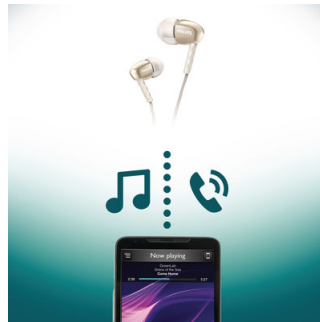

Oval tube

An oval sound tube insert provides ergonomic comfort to fit the true shape of the ear.

Perfect in-ear fit

Ultra small earphones fit perfectly inside the ear, creating a seal that blocks out external noise.

Powerful speakers

Powerful speakers in a compact design ensure a perfect fit, clear sound and big bass.

Rubberized neckband

A soft rubberized neckband design for ultimate convenience and stability.

Supports Bluetooth version 4.1

Pair your smart device with your headphones using Bluetooth and enjoy the freedom of crystal clear music and phone calls - without the hassle of cables.

Tangle-free flat cable

Flat cable ensures that your cord stays smooth and tangle free - always.

Wireless music and calls

Enjoy the freedom of listening music and phone calls - without the hassle of a cable. Change tracks, volume control, and answer calls with an easy to use remote control.

Specifications