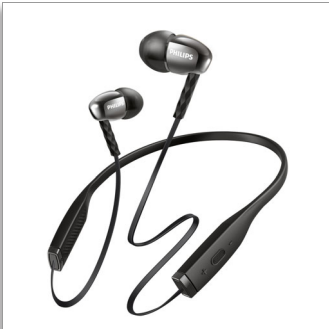

Philips
Bluetooth headset

8-mm drivers/closed-back
In-ear
Flat cable

SHB5950BK

Wireless freedom, big beats

Ultralight, stable and comfy neckband

Get freedom from wires with this neckband wireless headphones. Philips UpBeat Metalix Pro features quality drivers for big bass and oval tube inserts for comfort. A vacuum metallised housing adds professional elegance and sophistication.

Revel in quality sound

- Powerful speakers reproduce clear sound with big bass
- Perfect in-ear seal blocks out external noise

Lasting comfort

- Oval tube insert provides ergonomic comfort fit
- Tangle-free flat cable for convenience on the go
- Shiny coating looks sleek and adds extra protective surface
- Supports Bluetooth version 4.1 + HSP/HFP/A2DP/AVRCP

Enhanced durability

- Soft rubberised neckband for comfort and stability
- Wireless control for music enjoyment and calls

PHILIPS

Bluetooth headset
8-mm drivers/closed-back In-ear, Flat cable

Highlights

Shiny coating

Ultra small earphones fit perfectly inside the ear, creating a seal that blocks out external noise.

Powerful speakers

Powerful speakers in a compact design ensure a perfect fit, clear sound and big bass.