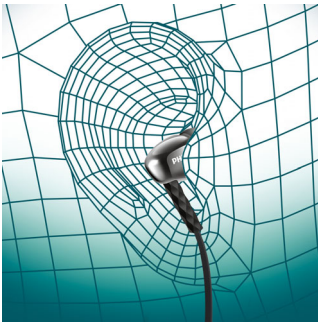

Revel in quality sound

- Powerful speakers reproduce clear sound with big bass
- Perfect in-ear seal blocks out external noise

Lasting comfort

- Oval tube insert provides ergonomic comfort fit
- Tangle-free flat cable for convenience on the go
- Shiny coating looks sleek and adds extra protective surface
- Supports Bluetooth version 4.1 + HSP/HFP/A2DP/AVRCP

Enhanced durability

- Soft rubberised neckband for comfort and stability
- Wireless control for music enjoyment and calls

PHILIPS

Bluetooth headset
8-mm drivers/closed-back In-ear, Flat cable

Highlights

Shiny coating

A high quality, glossy coating creates a sleek look while adding an extra protective surface.

Oval tube

An oval sound tube insert provides ergonomic comfort to fit the true shape of the ear.

Perfect in-ear fit

Ultra small earphones fit perfectly inside the ear, creating a seal that blocks out external noise.

Powerful speakers

Powerful speakers in a compact design ensure a perfect fit, clear sound and big bass.