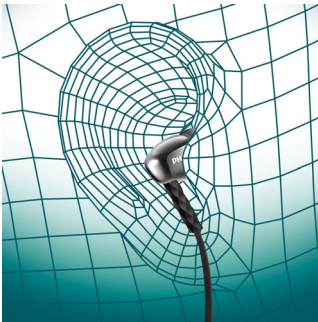

Revel in quality sound

- Powerful speakers reproduce clear sound with big bass
- Perfect in-ear seal blocks out external noise

Lasting comfort

- Oval tube insert provides ergonomic comfort fit
- Tangle-free flat cable for convenience on the go
- Shiny coating looks sleek and adds extra protective surface
- Supports Bluetooth version 4.1 + HSP/HFP/A2DP/AVRCP

Enhanced durability

- Soft rubberized neckband for comfort and stability
- Wireless control for music enjoyment and calls

PHILIPS

Highlights

Shiny coating

A high quality, glossy coating creates a sleek look while adding an extra protective surface.

Oval tube

An oval sound tube insert provides ergonomic comfort to fit the true shape of the ear.

Perfect in-ear fit

Ultra small earphones fit perfectly inside the ear, creating a seal that blocks out external noise.

Pair your smart device with your headphones using Bluetooth and enjoy the freedom of crystal clear music and phone calls - without the hassle of cables.

Tangle-free flat cable

Flat cable ensures that your cord stays smooth and tangle free - always.