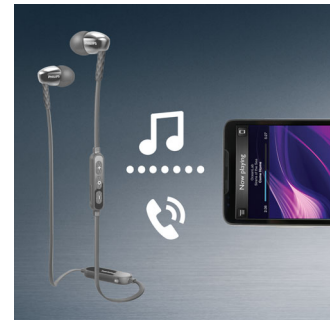

## Oval sound tube inserts

Oval sound tube inserts seals out ambient noise, while its semi-closed structure deliver enhanced bass performance.

## Wireless music and calls

Pair your smart device with your headphones using Bluetooth and enjoy the freedom of crystal clear music and phone calls – without the hassle of cables. Change tracks and answer calls with the easy to use remote control.