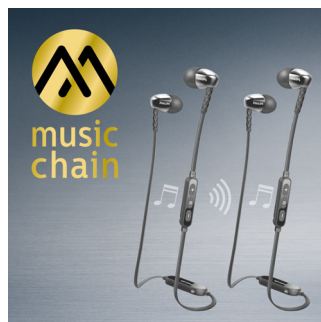

MusicChain™

With MusicChain™, you can easily share the tracks you are playing with a friend. Using Bluetooth® technology, a simple click on the MusicChain™ button on your headphones will

SHB5900PP/00

pair them with other MusicChain™-enabled headphones.