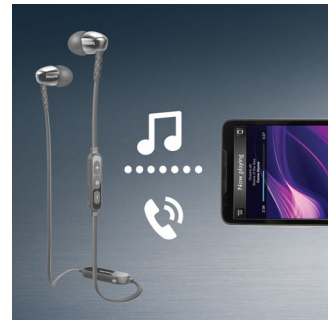

Oval sound tube inserts

Oval sound tube inserts seals out ambient noise, while its semi-closed structure deliver enhanced bass performance.

Tangle-free flat cable

Anti-slip flat cable ensures that your cord always stays tangle free.

Wireless music and calls

Pair your smart device with your headphones using Bluetooth and enjoy the freedom of crystal clear music and phone calls – without the hassle of cables. Change tracks and answer calls with the easy to use remote control.