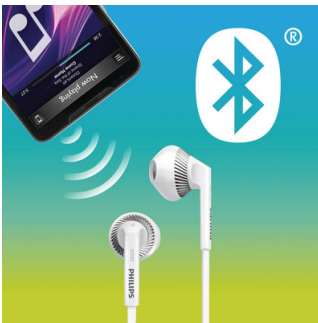

Supports Bluetooth version 4.1

Pair your smart device with your headphones using Bluetooth and enjoy the freedom of crystal clear music and phone calls, without the hassle of cables.

Tangle-free flat cable

Flat cable ensures that your cord stays smooth and tangle free - always.