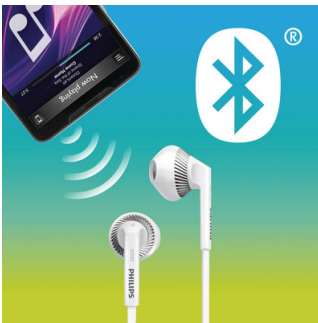

Supports Bluetooth version 4.1

Pair your smart device with your headphones using Bluetooth and enjoy the freedom of crystal clear music and phone calls - without the hassle of cables.

Tangle-free flat cable

Flat cable ensures that your cord stays smooth and tangle free - always.