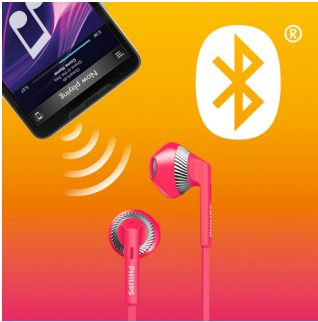

Always ready to go

- Wireless control for music enjoyment and calls
- Flex-grip cable relief enhances durability and connectivity

PHILIPS

Bluetooth headset
14.2 mm drivers/open-back Ear bud, Flat cable

Highlights

Flex-grip cable relief

Using a rubberised Flex-grip cable relief between the headphones and the cable, the connection is protected from damage through repeated bending extending its life.

Large speaker drivers

Quality 14.2-mm (0.6") speaker drivers with a bass vent design on the earphones for rich bass.

Powerful magnets

Powerful magnets enhance bass performance

Supports Bluetooth version 4.1

Pair your smart device with your headphones using Bluetooth and enjoy the freedom of crystal clear music and phone calls, without the hassle of cables.

Tangle-free flat cable

Flat cable ensures that your cord stays smooth and tangle free - always.

Wireless music and calls

Enjoy the freedom of listening to music and phone calls - without the hassle of a cable. Change tracks, volume control, and answer calls with an easy to use remote control.