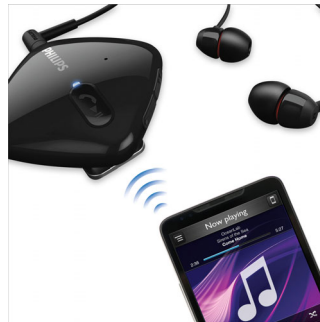

Small efficient speakers

Small efficient speakers for Philips earphones ensure an exact fit and deliver precise sound with powerful bass, ideal for your listening enjoyment.

Ultra-small in-ear

Ultra small, lightweight in-ear design for best fit in smaller ears, for long hours listening.

Wireless music & call control

When it comes to endless music listening pleasure and hassle-free switching between music and calls, simply nothing beats Bluetooth! To enjoy your favorite hits, simply pair up your Philips headset with your Bluetooth-enabled smart phone or tablet. A tap on each earshell's intuitive control is all that's then needed to lower volume or pause a song while you handle incoming and outgoing calls.