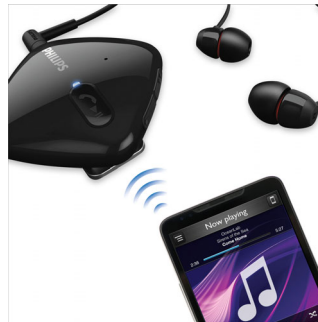

Small efficient speakers

Small efficient speakers for Philips earphones ensure an exact fit and deliver precise sound with powerful bass, ideal for your listening enjoyment.

Ultra-small in-ear

Ultra small, lightweight in-ear design for best fit in smaller ears, for long hours listening.

Wireless music & call control

When it comes to endless music listening pleasure and hassle-free switching between music and calls, simply nothing beats Bluetooth! To enjoy your favorite hits, simply pair up your Philips headset with your Bluetooth-enabled smart phone or tablet. A tap on each earshell's intuitive control is all that's then needed to lower volume or pause a song while you handle incoming and outgoing calls.