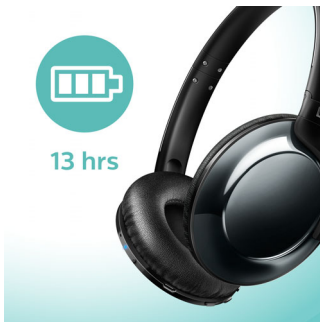

12-hour playtime

With 12 hours of playtime, you'll have enough power to keep your music going all day.