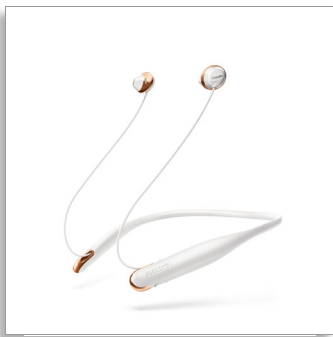

Philips
Wireless Bluetooth®
headphones

12.2mm drivers/ open-back
In-ear

SHB4205WT

Ultra light. Big sound.

Gravity defying headphones

Welcome to weightless freedom. Free from wires that hold you down, Philips Flite Hyprlite Wireless neckband headphones are so slim and light that you barely feel them in your ears.

Featherlight comfort

- Ergonomic earbuds for a natural fit
- Lightweight and slim neckband style for wearing stability
- Bluetooth version 4.1 and HSP/HFP/A2DP/AVRCP Support
- Rechargeable battery offers up to 7 hours of playtime

PHILIPS

Wireless Bluetooth® headphones
12.2mm drivers/ open-back In-ear

SHB4205WT/27

Highlights

Metallic finish

Iconic design with fresh, modern high-gloss accents.

Clear sound

High-power 12.2 mm drivers are tuned to reproduce clear, crisp sound.

Lightweight neckband

Super slim neckband is designed to fit everyone. So light you'll forget you're wearing them.

Specifications

Design

- Color: White

Sound

- Acoustic system: Closed
- Magnet type: Neodymium
- Impedance: 32 Ohm
- Speaker diameter: 12.2 mm
- Frequency range: 9 - 21 000 Hz
- Maximum power input: 30 mW
- Sensitivity: 105 dB
- Diaphragm: PET