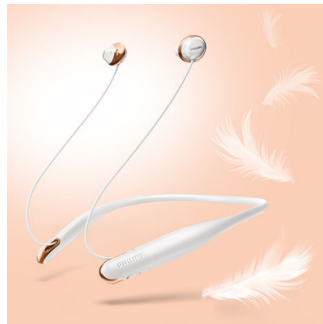

Ergonomic fit

So slim you can barely feel them in your ears, Hyprlite headphones deliver your music in weightless comfort.

7-hour playtime

With 7 hours of playtime, you'll have enough power to keep your music going all day.

Supports Bluetooth version 4.1

Pair your smart device with your headphones using Bluetooth and enjoy the freedom of crystal clear music and phone calls - without the hassle of cables.

Bass tube

Innovative bass tubes in the earbud increase air flow to deliver deep, rich bass.

Lightweight neckband

Super slim neckband is designed to fit everyone. So light you'll forget you're wearing them.

Specifications

Design

- Color: White

Sound

- Acoustic system: Closed
- Magnet type: Neodymium
- Impedance: 32 Ohm
- Speaker diameter: 12.2 mm
- Frequency range: 9 - 21 000 Hz
- Maximum power input: 30 mW
- Sensitivity: 105 dB
- Diaphragm: PET