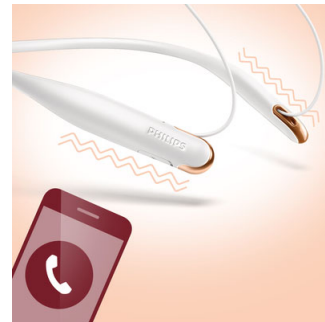

PHILIPS

Wireless Bluetooth® headphones
12.2mm drivers/ open-back In-ear

SHB4205WT/00

Highlights

Metallic finish

Iconic design with fresh, modern high-gloss accents.

Clear sound

High-power 12.2 mm drivers are tuned to reproduce clear, crisp sound.

Lightweight neckband

Super slim neckband is designed to fit everyone. So light you'll forget you're wearing them.

Handsfree calls

The easy-to-use remote control allows you to play/pause tracks and answer calls with a simple push of a button.

Ergonomic fit

So slim you can barely feel them in your ears, Hyprlite headphones deliver your music in weightless comfort.

Vibration mode

The neckband vibrates when calls come in, so you'll never miss a call.

Bass tube

Innovative bass tubes in the earbud increase air flow to deliver deep, rich bass.

7-hour playtime

With 7 hours of playtime, you'll have enough power to keep your music going all day.

Supports Bluetooth version 4.1