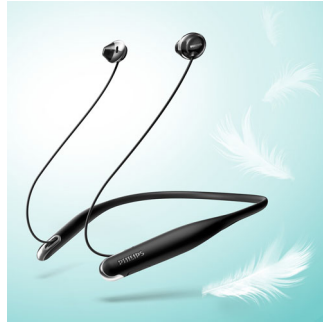

PHILIPS

Wireless Bluetooth® headphones
12.2mm drivers/ open-back In-ear

SHB4205BK/27

Highlights

Bass tube

Innovative bass tubes in the earbud increase air flow to deliver deep, rich bass.

Lightweight neckband

Super slim neckband is designed to fit everyone. So light you'll forget you're wearing them.

Ergonomic fit

So slim you can barely feel them in your ears, Hyprlite headphones deliver your music in weightless comfort.

Clear sound

High-power 12.2 mm drivers are tuned to reproduce clear, crisp sound.

Metallic finish

Iconic design with fresh, modern high-gloss accents.

7-hour playtime

With 7 hours of playtime, you'll have enough power to keep your music going all day.

Vibration mode

The neckband vibrates when calls come in, so you'll never miss a call.

Specifications

Design

- Color: Black

Accessories

- USB cable

Connectivity