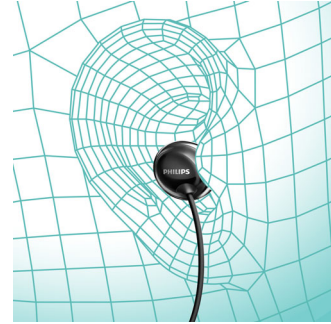

PHILIPS

Wireless Bluetooth® headphones
12.2mm drivers/ open-back In-ear

SHB4205BK/27

Highlights

Bass tube

Innovative bass tubes in the earbud increase air flow to deliver deep, rich bass.

Lightweight neckband

Super slim neckband is designed to fit everyone. So light you'll forget you're wearing them.

Ergonomic fit

So slim you can barely feel them in your ears, Hyprlite headphones deliver your music in weightless comfort.

Clear sound

High-power 12.2 mm drivers are tuned to reproduce clear, crisp sound.

Metallic finish

Iconic design with fresh, modern high-gloss accents.

7-hour playtime

With 7 hours of playtime, you'll have enough power to keep your music going all day.