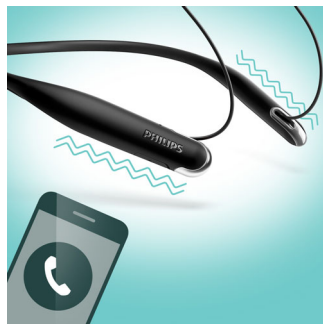

Supports Bluetooth version 4.1

Pair your smart device with your headphones using Bluetooth and enjoy the freedom of crystal clear music and phone calls - without the hassle of cables.

Handsfree calls

The easy-to-use remote control allows you to play/pause tracks and answer calls with a simple push of a button.

Vibration mode

The neckband vibrates when calls come in, so you'll never miss a call.

Specifications

Design

- Color: Black

Accessories

- USB cable

Connectivity