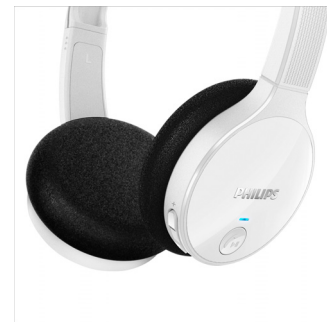

Soft cushions

Soft cushions for longer wearing comfort

Issue date 2016-07-15

Version: 4.4.6

12 NC: 8670 000 98347
EAN: 06 92341 07192 08

© 2016 Koninklijke Philips N.V.
All Rights reserved.

Specifications are subject to change without notice.
Trademarks are the property of Koninklijke Philips N.V.
or their respective owners.

www.philips.com