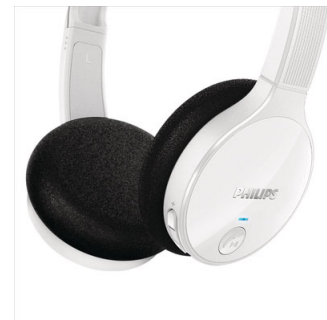

Soft cushions

Soft cushions for longer wearing comfort

Issue date 2020-07-08

Version: 6.4.6

12 NC: 8670 000 98347
EAN: 69 23410 71920 8

© 2020 Koninklijke Philips N.V.
All Rights reserved.

Specifications are subject to change without notice.
Trademarks are the property of Koninklijke Philips N.V.
or their respective owners.

www.philips.com